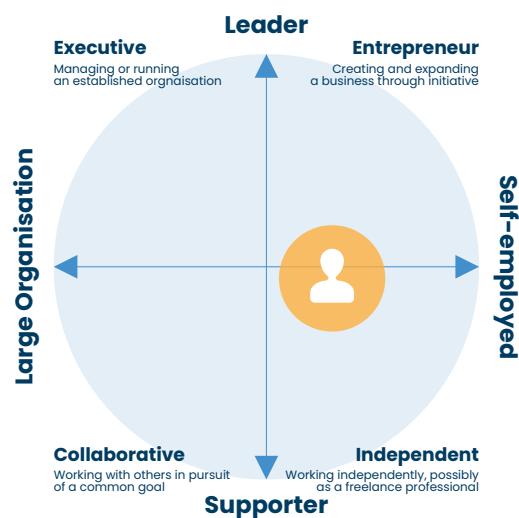

Work Style

Your preferred role

- ✓ Determined
- ✓ Industrious
- ✓ Ambitious
- ✓ Purposeful
- ✓ Smaller company
- ✓ Independent