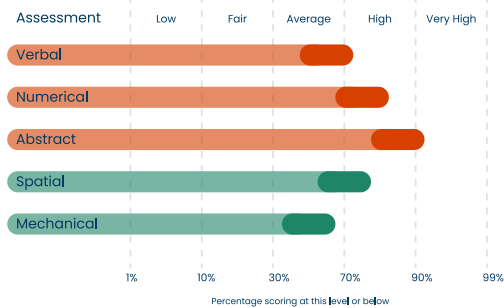

Department
of Education

careeranalysts

Your career insight results

Aptitudes

Completed 2/3/2019

Your high abstract result, lower numerical and verbal results suggest that you might prefer working with real objects, diagrams, plans and quantitative analysis. These are useful skills for engineering, technology and some commercial areas. You may prefer learning from charts, models, videos and your own experiences rather than just from books or lectures.